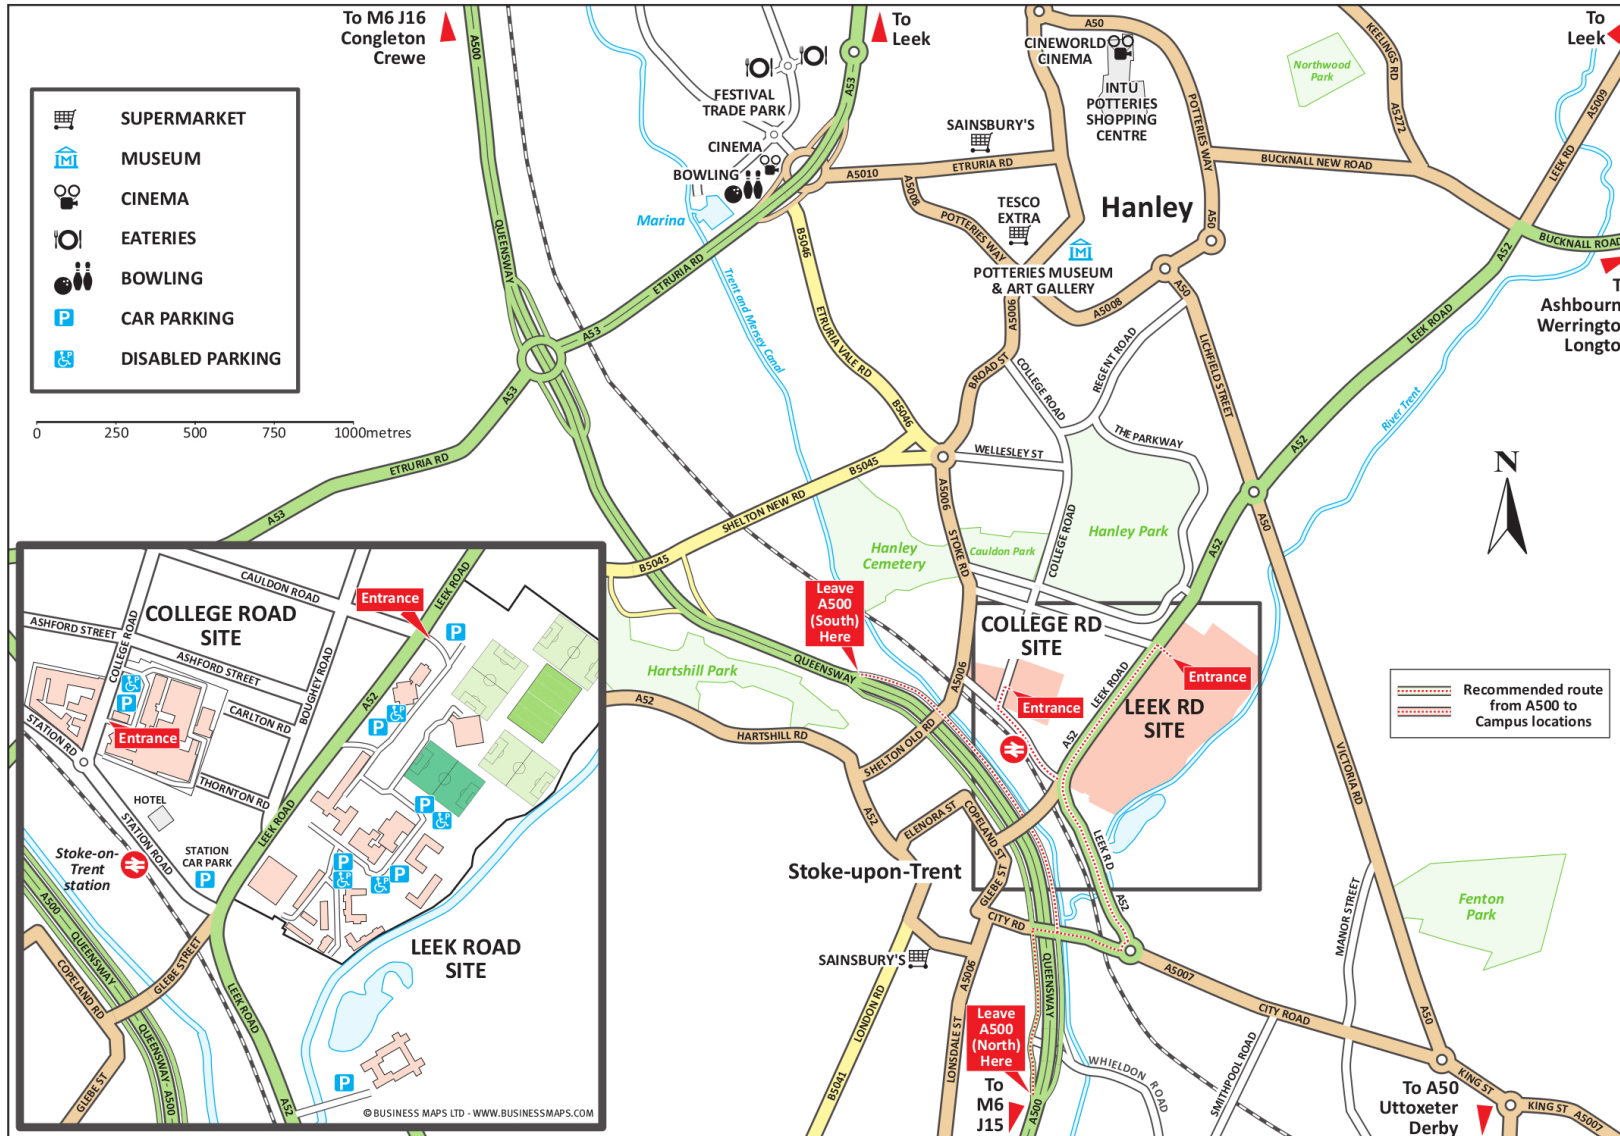

SUPERMARKETS

Sainsburys (1 mile)
London Road
Stoke-on-Trent ST4 7QD

Lidl (1 mile)
London Road
Stoke-on-Trent ST4 7SG

Iceland (1 mile)
London Road
Stoke-on-Trent ST4 7SG

Poundstretcher (1 mile)
Hide Street
Stoke-on-Trent ST4 1NF

Aldi (1.5 miles)
Victoria Road
Fenton ST4 2HX

Asda (1.5 miles)
Victoria Road
Fenton ST4 2HE

Please note that distances are approximate.

ON-CAMPUS ROOM ABBREVIATIONS

Each room number has a letter in front. This indicates in which building the room is located. E.G. S200 is on the second floor of the Mellor Building. BG201 is on the ground floor of the Brindley Building.

STAFFORDSHIRE UNIVERSITY CAMPUS

Directions

- From A500, follow the signs for Staffordshire University (marked on the signs as 'Staffs University'). Pass under the railway bridge.
- At the roundabout take the first exit
- Pass through the first set of lights and at the junction (with the City of Stoke-on-Trent Sixth Form College on the right) stay to the right side of the left hand land (marked 'A52 Leek')
- Continue straight on through the traffic lights along Leek Road
- After two pedestrian crossings, continue on a short distance until you reach the next set of traffic lights. You will notice the Staffordshire University main entrance on the right.
- Turn right onto the campus

Car park locations

There are five car parks on the Leek Road site at our Stoke-on-Trent campus. Car park 1 is immediately on your left at the mini roundabout. All other car parks can be found by turning right. Please refer to the detailed campus map for the exact locations.