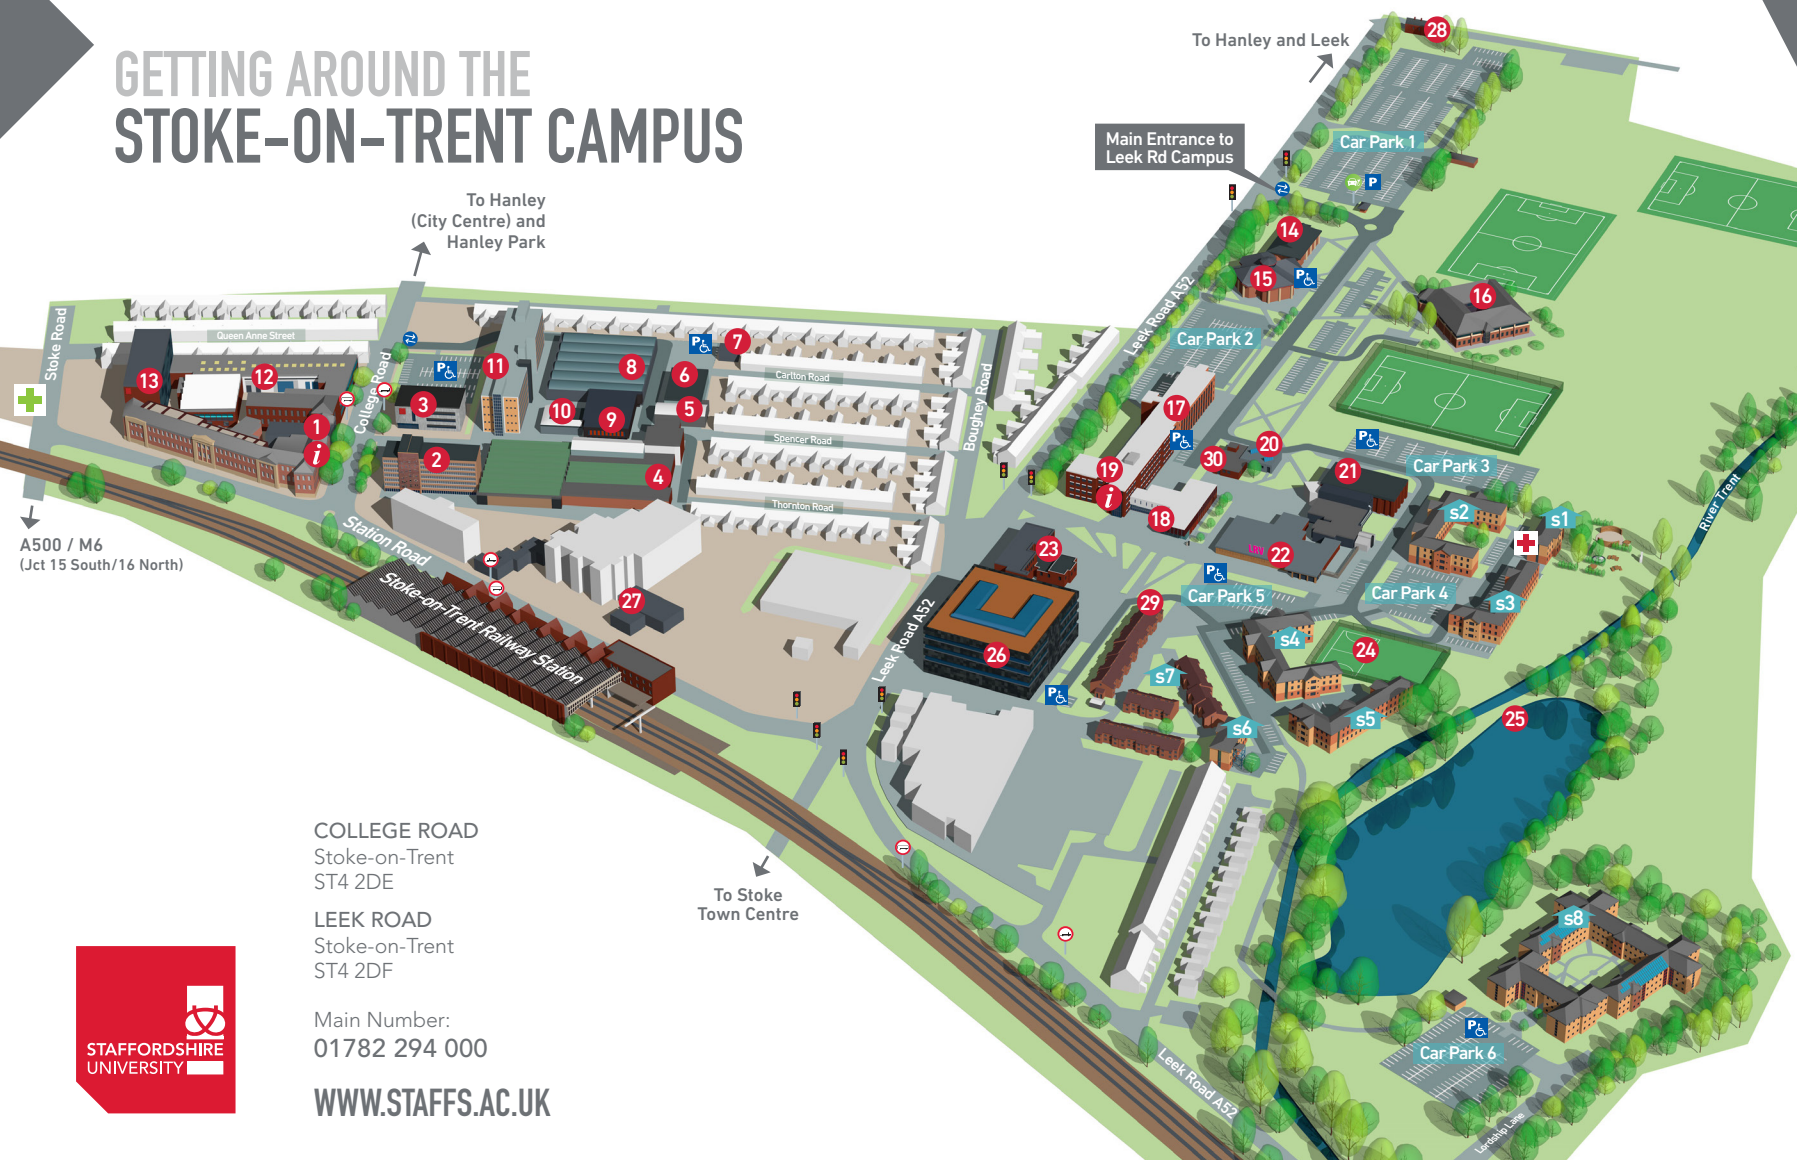

GETTING AROUND THE STOKE-ON-TRENT CAMPUS

MAP KEY

COLLEGE ROAD

- 1 Cadman Building: Thompson Library, Careers Network / Unitemps, Café Cadman, International Student Support, Student Enabling Centre / Counselling Service, Campus Control Centre
- i** Information Point
- 2 Flaxman Building / Film Theatre
- 3 Beacon Building / Pavilion Café
- 4 Henrion Building
- 5 Studio One Drama Studio
- 6 Performance Centre
- 7 Campus Building
- 8 Dwight Building / Automotive
- 9 Ember Lounge (Ground floor) / Students' Union Reception, Offices and Advice Centre (First floor)
- 10 Students' Union Shop / Squeeze Box
- 11 Mellor Building
- 12 Cadman Studios / G Room Lecture Theatres
- 13 Blackstone Building (Access through Cadman Building)

LEEK ROAD

- 14 Ashley Business School
- 15 Ashley Lecture Theatres
- 16 Law School
- 17 Brindley Building
- 18 Brindley Food Court / Brindley Outpost
- 19 Brindley Building Entrance/
- i** Information Point
- 20 Launderette
- 21 Sir Stanley Matthews Sports Centre
- 22 LRV (Leek Road Venue) / The Verve / Students' Union Shop
- 23 Trent Building
- 24 All Weather Sports Pitches
- 25 Staffordshire University Nature Reserve
- 26 Science Centre / Campus Life Helpdesk
- 27 Childcare Service (Nursery)
- 28 Crime Scene House
- 29 Faculty of Health Sciences – Community House
- 30 University House

Car park locations

There are five car parks on the Leek Road site at our Stoke-on-Trent campus. Car park 1 is immediately on your left at the mini roundabout. All other car parks can be found by turning right. Please refer to the detailed campus map for the exact locations.